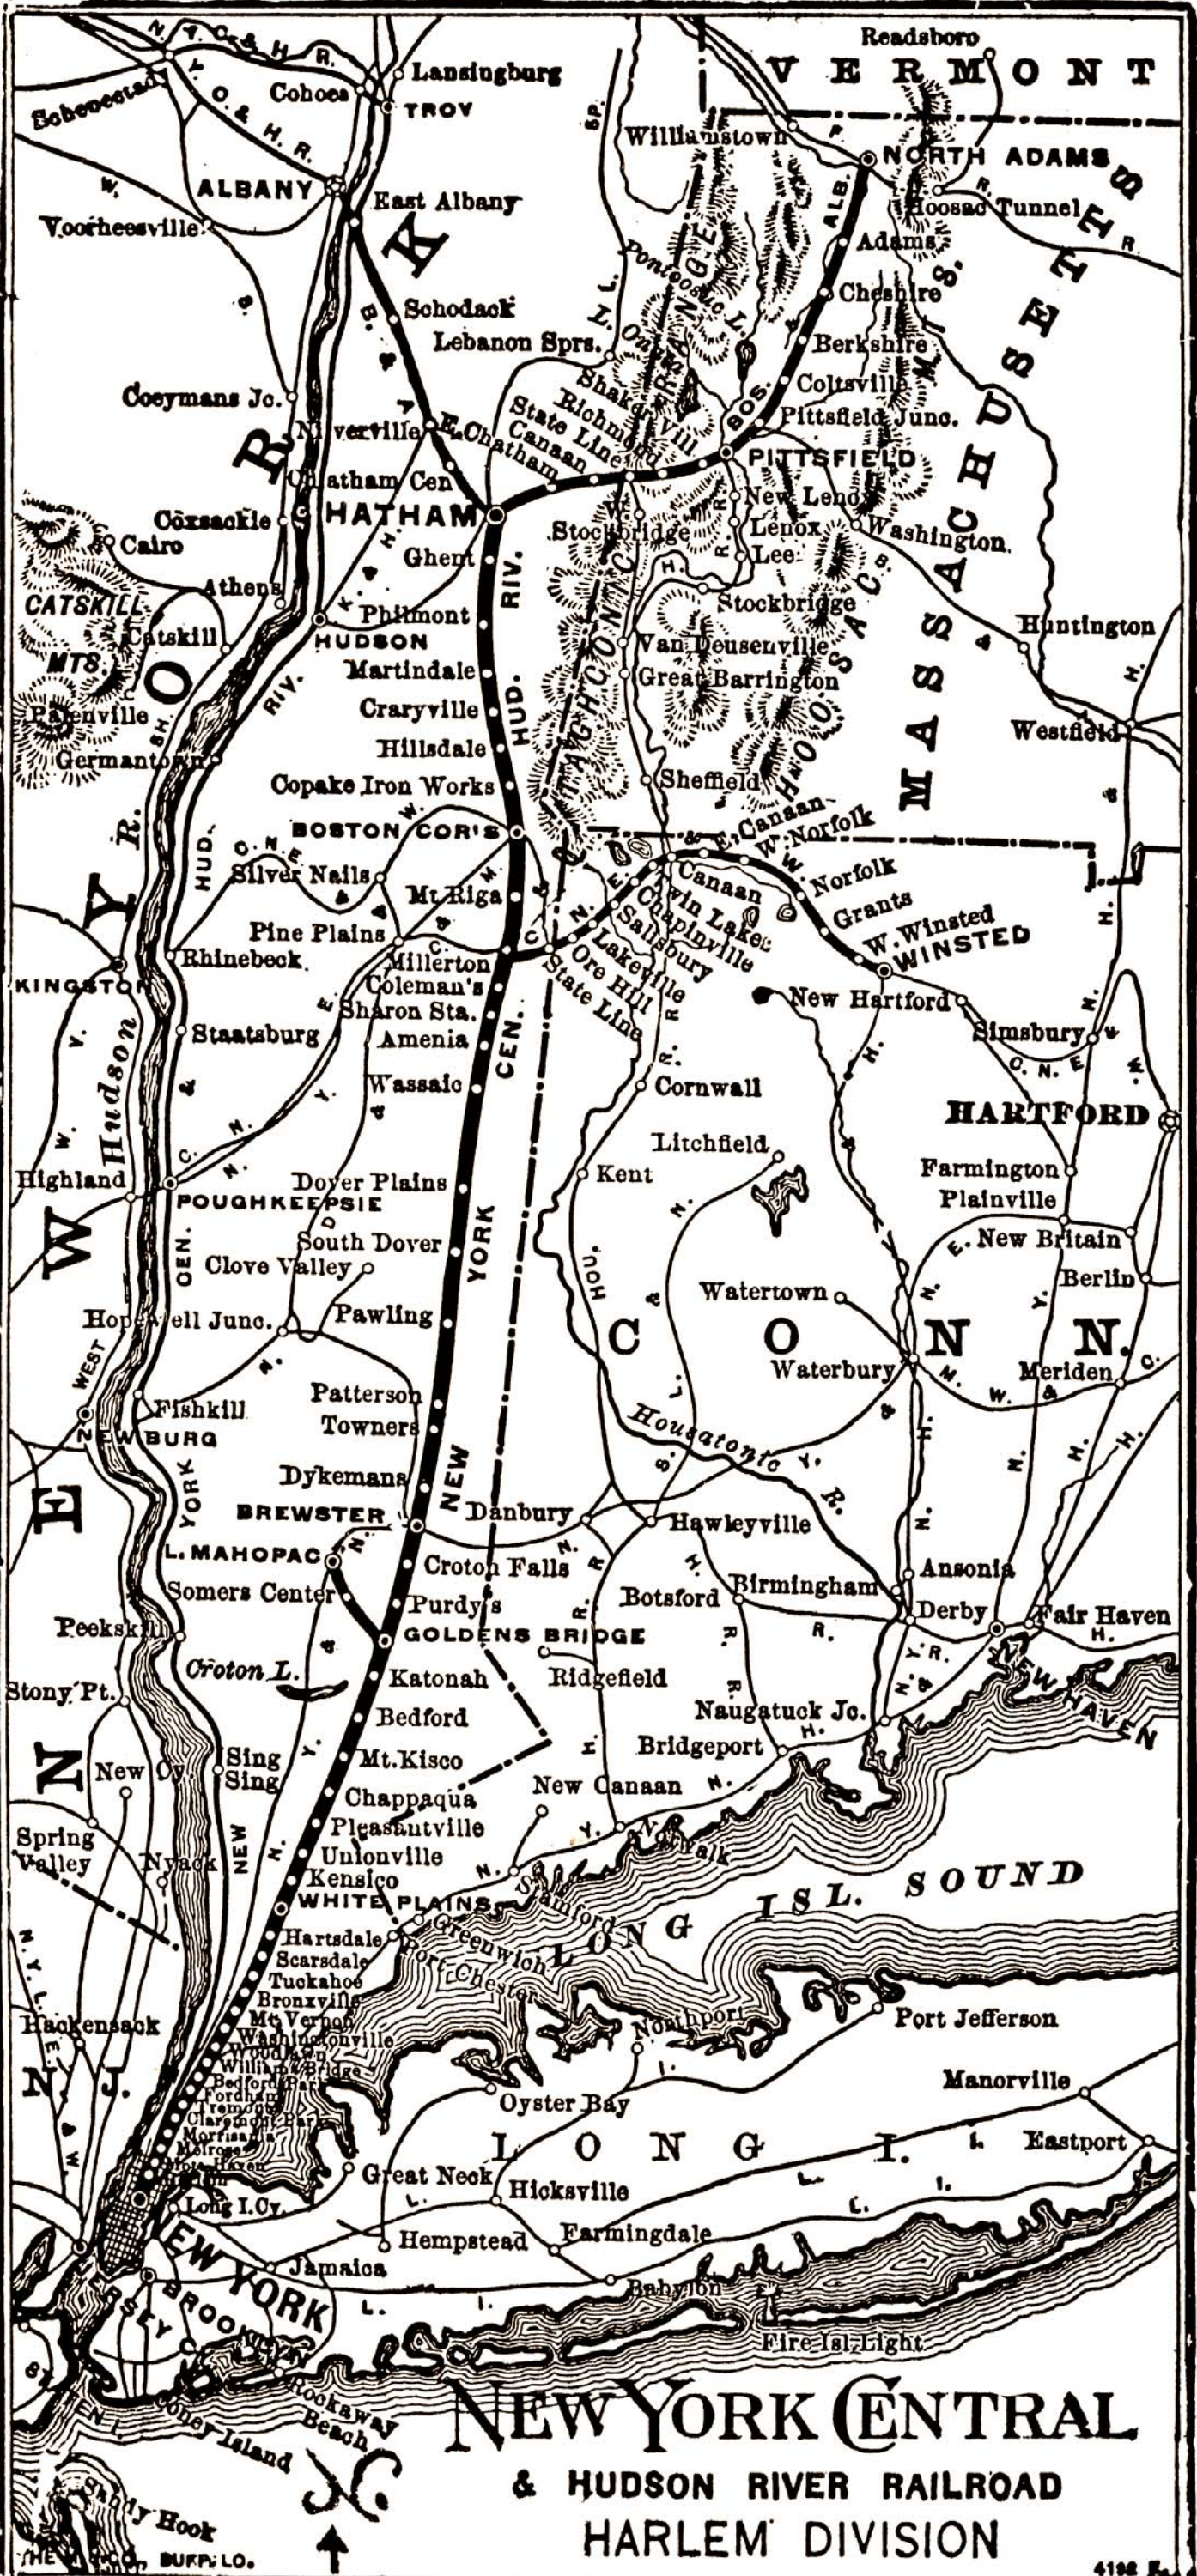

HARLEM DIVISION.

THE GREAT FOUR-TRACK RAPID TRANSIT LINE.

NEW YORK CENTRAL
 & HUDSON RIVER RAILROAD
 HARLEM DIVISION

4192 E.